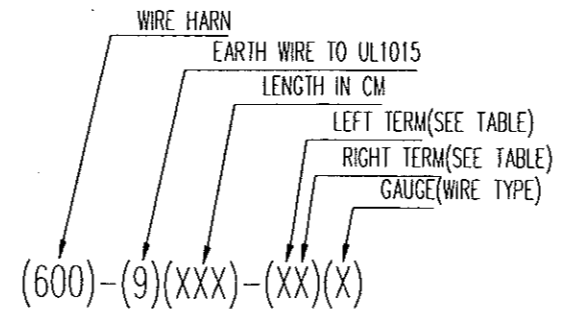

A B C D E F G

PLAYER 2

PLAYER 1

TABLE OF TERMINAL CODES		TABLE OF WIRE GAUGE (TYPE)	
1	A	0.110" FASTON 0.3mm TAB	M AMP M&L SOCKET 350536-1
2	B	0.110" FASTON 0.5mm TAB	N
3	C	0.110" FASTON 0.8mm TAB	P
4	M4	0.187" FASTON 0.5mm TAB	R
5	M5	0.187" FASTON 0.8mm TAB	S
6	M6	0.250" FASTON 0.8mm TAB	T
7	G	BOOTLACE SPLICE AMP 926933-2	V
8	M8	BOOTLACE SPLICE AMP 925856-2	W
9	J	AMP U/P PIN 175150-1	X
	K	AMP U/P SOCKET 175152-1	Y
	L	AMP M&L PIN 350687-1	Z
	L	AMP M&L SOCKET 350536-1	Z