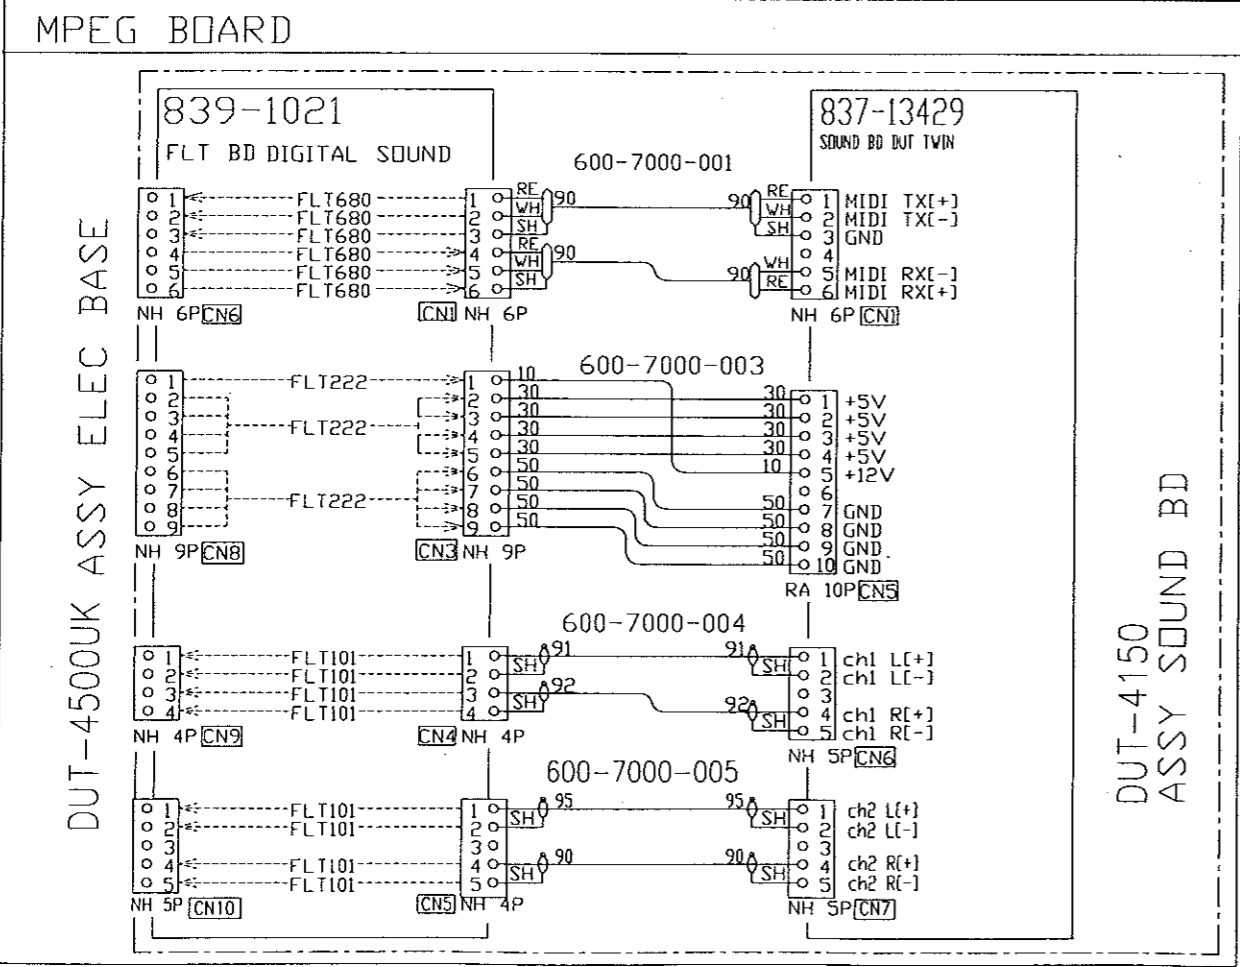

<table border="1"> <tr> <td>8</td><td>BLACK</td><td>E</td><td>LIGHT GREEN</td><td>50L</td><td>WHITE AWG20</td></tr> <tr> <td>7</td><td>ORANGE</td><td>F</td><td>PURPLE</td><td>51</td><td>WHITE RED</td></tr> <tr> <td>6</td><td>WHITE</td><td>G</td><td>BROWN</td><td>50</td><td>WHITE</td></tr> <tr> <td>5</td><td>GREEN</td><td>H</td><td>SKY BLUE</td><td colspan="2">EXAMPLE</td></tr> <tr> <td>4</td><td>YELLOW</td><td>I</td><td>PINK</td><td>U</td><td>AWG16 UL1015</td></tr> <tr> <td>3</td><td>BLUE</td><td>J</td><td>GRAY</td><td>K</td><td>AWG18 UL1015</td></tr> <tr> <td>2</td><td>RED</td><td>K</td><td></td><td>L</td><td>AWG22 UL1007</td></tr> <tr> <td>1</td><td></td><td>L</td><td></td><td></td><td></td></tr> </table>		<table border="1"> <tr> <td>50L</td><td>WHITE AWG20</td></tr> <tr> <td>51</td><td>WHITE RED</td></tr> <tr> <td>50</td><td>WHITE</td></tr> <tr> <td colspan="2">EXAMPLE</td></tr> <tr> <td>U</td><td>AWG16 UL1015</td></tr> <tr> <td>K</td><td>AWG18 UL1015</td></tr> <tr> <td>L</td><td>AWG22 UL1007</td></tr> </table>		<table border="1"> <tr> <td>USED ON ASSY</td><td></td></tr> <tr> <td>DUT-00001UK</td><td></td></tr> <tr> <td>TOP-ASS'Y</td><td></td></tr> </table>		<table border="1"> <tr> <td>DRAWN</td><td>CHECKED</td><td>D CHECKED</td><td>APPROVED</td></tr> <tr> <td>JW</td><td>GC</td><td></td><td>PJE</td></tr> <tr> <td>22/6/98</td><td>23/6/98</td><td></td><td>25/6/98</td></tr> </table>	<table border="1"> <tr> <td colspan="2"> SEGA SEGA ENTERPRISES, LTD. THIS DRAWING WILL IN NO WAY BE COPIED TO BE RETURNED OR DEMAND </td> </tr> <tr> <td colspan="2"> DAYTONA 2 TWIN UK </td> </tr> <tr> <td colspan="2"> DESCRIPTION </td> </tr> </table>		<table border="1"> <tr> <td>DUT TWUN (5/7)</td> </tr> <tr> <td>DIAGRAM No.</td> </tr> </table>