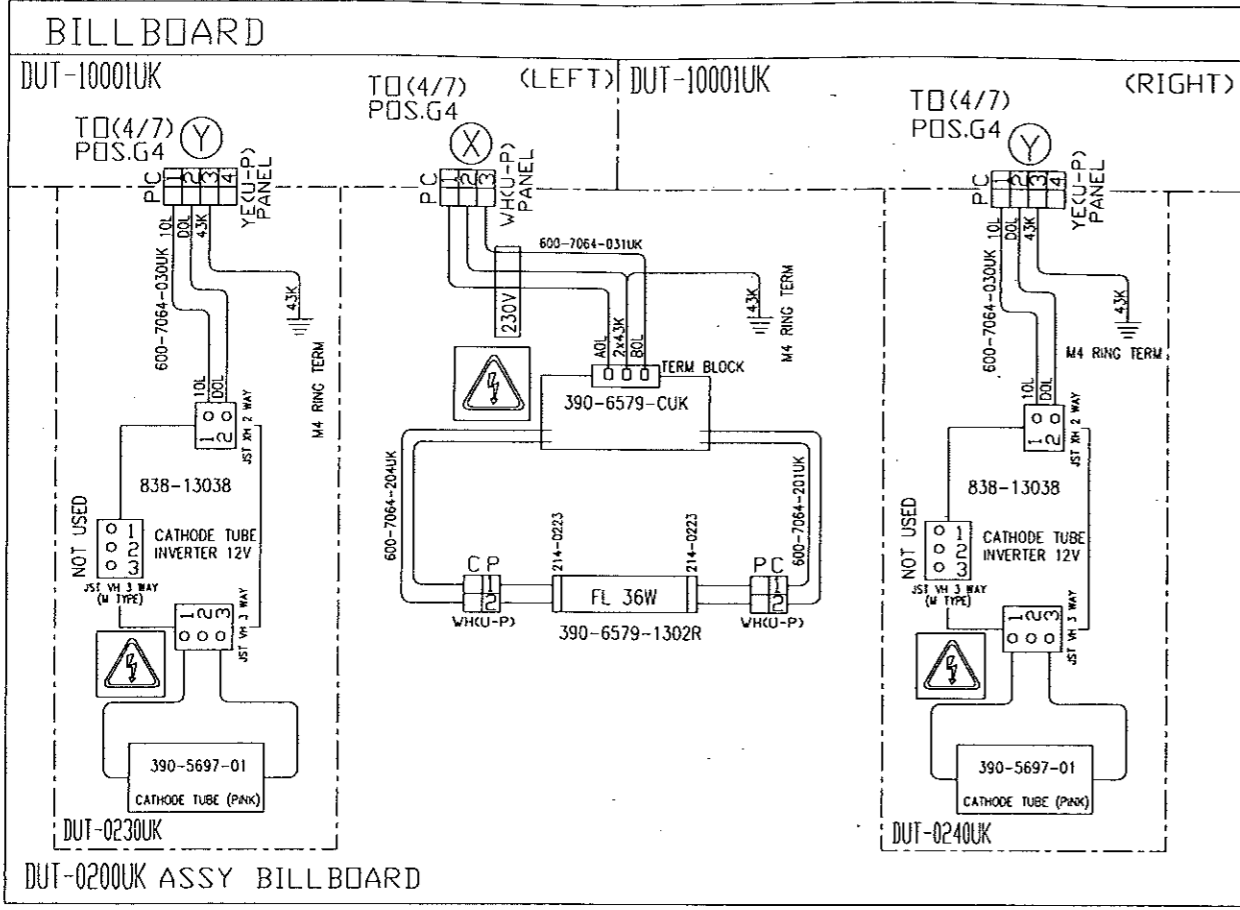

<table border="1"> <tr> <td>8</td><td>BLACK</td><td>E</td><td>LIGHT GREEN</td><td>50L</td><td>WHITE AWG20</td></tr> <tr> <td>7</td><td>ORANGE</td><td>F</td><td>PURPLE</td><td>51</td><td>WHITE RED</td></tr> <tr> <td>6</td><td>WHITE</td><td>G</td><td>BROWN</td><td>50</td><td>WHITE</td></tr> <tr> <td>5</td><td>GREEN</td><td>H</td><td>SKY BLUE</td><td colspan="2">EXAMPLE</td></tr> <tr> <td>4</td><td>YELLOW</td><td>I</td><td>PINK</td><td>U</td><td>AWG16 UL1015</td></tr> <tr> <td>3</td><td>BLUE</td><td>J</td><td>GRAY</td><td>K</td><td>AWG18 UL1015</td></tr> <tr> <td>2</td><td>RED</td><td>K</td><td></td><td>L</td><td>AWG22 UL1007</td></tr> <tr> <td>1</td><td></td><td>L</td><td></td><td></td><td></td></tr> </table>		<table border="1"> <tr> <td>50L</td><td>WHITE AWG20</td></tr> <tr> <td>51</td><td>WHITE RED</td></tr> <tr> <td>50</td><td>WHITE</td></tr> <tr> <td colspan="2">EXAMPLE</td></tr> <tr> <td>U</td><td>AWG16 UL1015</td></tr> <tr> <td>K</td><td>AWG18 UL1015</td></tr> <tr> <td>L</td><td>AWG22 UL1007</td></tr> </table>		<table border="1"> <tr> <td>USED ON ASSY</td><td></td></tr> <tr> <td>DUT-00001UK</td><td></td></tr> <tr> <td>TOP-ASS'Y</td><td></td></tr> </table>		<table border="1"> <tr> <td>DRAWN</td><td>CHECKED</td><td>D CHECKED</td><td>APPROVED</td></tr> <tr> <td>JW</td><td>GC</td><td></td><td>PJE</td></tr> <tr> <td>22/6/98</td><td>23/6/98</td><td></td><td>25/6/98</td></tr> </table>	<table border="1"> <tr> <td colspan="2"> SEGA SEGA ENTERPRISES, LTD. THIS DRAWING WILL IN NO WAY BE COPIED TO BE RETURNED OR DEMAND </td> </tr> <tr> <td colspan="2"> DAYTONA 2 TWIN UK </td> </tr> <tr> <td colspan="2"> DESCRIPTION </td> </tr> </table>		<table border="1"> <tr> <td>DUT TWUN (5/7)</td> </tr> <tr> <td>DIAGRAM No.</td> </tr> </table>