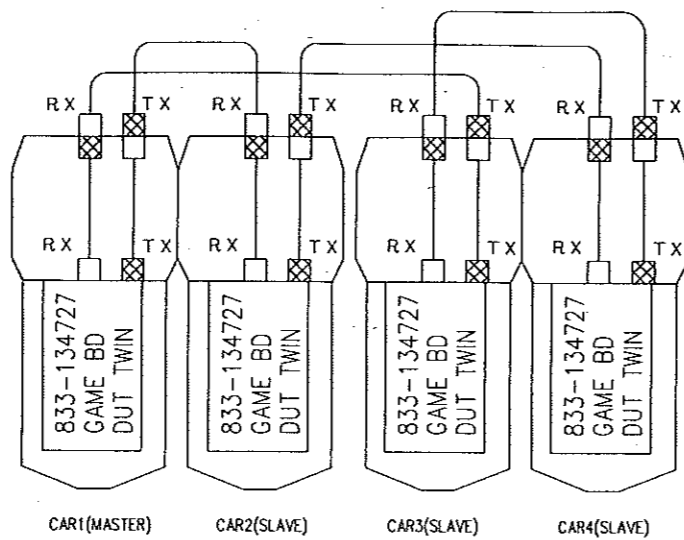

A B C D E F G

PLAYER 2

PLAYER 1

TABLE OF TERMINAL CODES		TABLE OF WIRE GAUGE (TYPE)	
1	A	0.110" FASTON 0.3mm TAB	M AMP M&L SOCKET 350536-1
2	B	0.110" FASTON 0.5mm TAB	N
3	C	0.110" FASTON 0.8mm TAB	P
4	M4	0.187" FASTON 0.5mm TAB	R
5	M5	0.187" FASTON 0.8mm TAB	S
6	M6	0.250" FASTON 0.8mm TAB	T
7	G	BOOTLACE SPLICE AMP 926933-2	V
8	M8	BOOTLACE SPLICE AMP 925856-2	W
9	J	AMP U/P PIN 175150-1	X
	K	AMP U/P SOCKET 175152-1	Y
	L	AMP M&L PIN 350687-1	Z
	L	AMP M&L SOCKET 350536-1	Z

SEGA SEGA ENTERPRISES, LTD.	THIS DRAWING WILL IN NO WAY BE COPIED TO BE RETURNED ON DEMAND
DAYTONA USA 2 EARTH MAP	DUTWIN 6/7
DESCRIPTION	DIAGRAM No.

A B C D E F G 110 G

A

B

C

D

E

F

G

OPTICAL CABLE CONNECTION (2P LINK)

OPTICAL CABLE CONNECTION (4P LINK)

OPTICAL CABLE CONNECTION (8P LINK)

OPTICAL CABLE CONNECTION (16P LINK)

T X: TRANSMIT (BLACK) 
 R X: RECEIVE (RED) 

8	BLACK			SOL	WHITE	AWG20
7	ORANGE	E	LIGHT GREEN	51	WHITE	RED
5	WHITE		PURPLE	50	WHITE	
4	GREEN	C	BROWN			EXAMPLE
3	YELLOW	B	PINK	U	AWG16	UL1015
2	BLUE	A	GRAY	K	AWG18	UL1015
1	RED	9	GRAY	L	AWG20	UL1007
					AWG22	UL1007