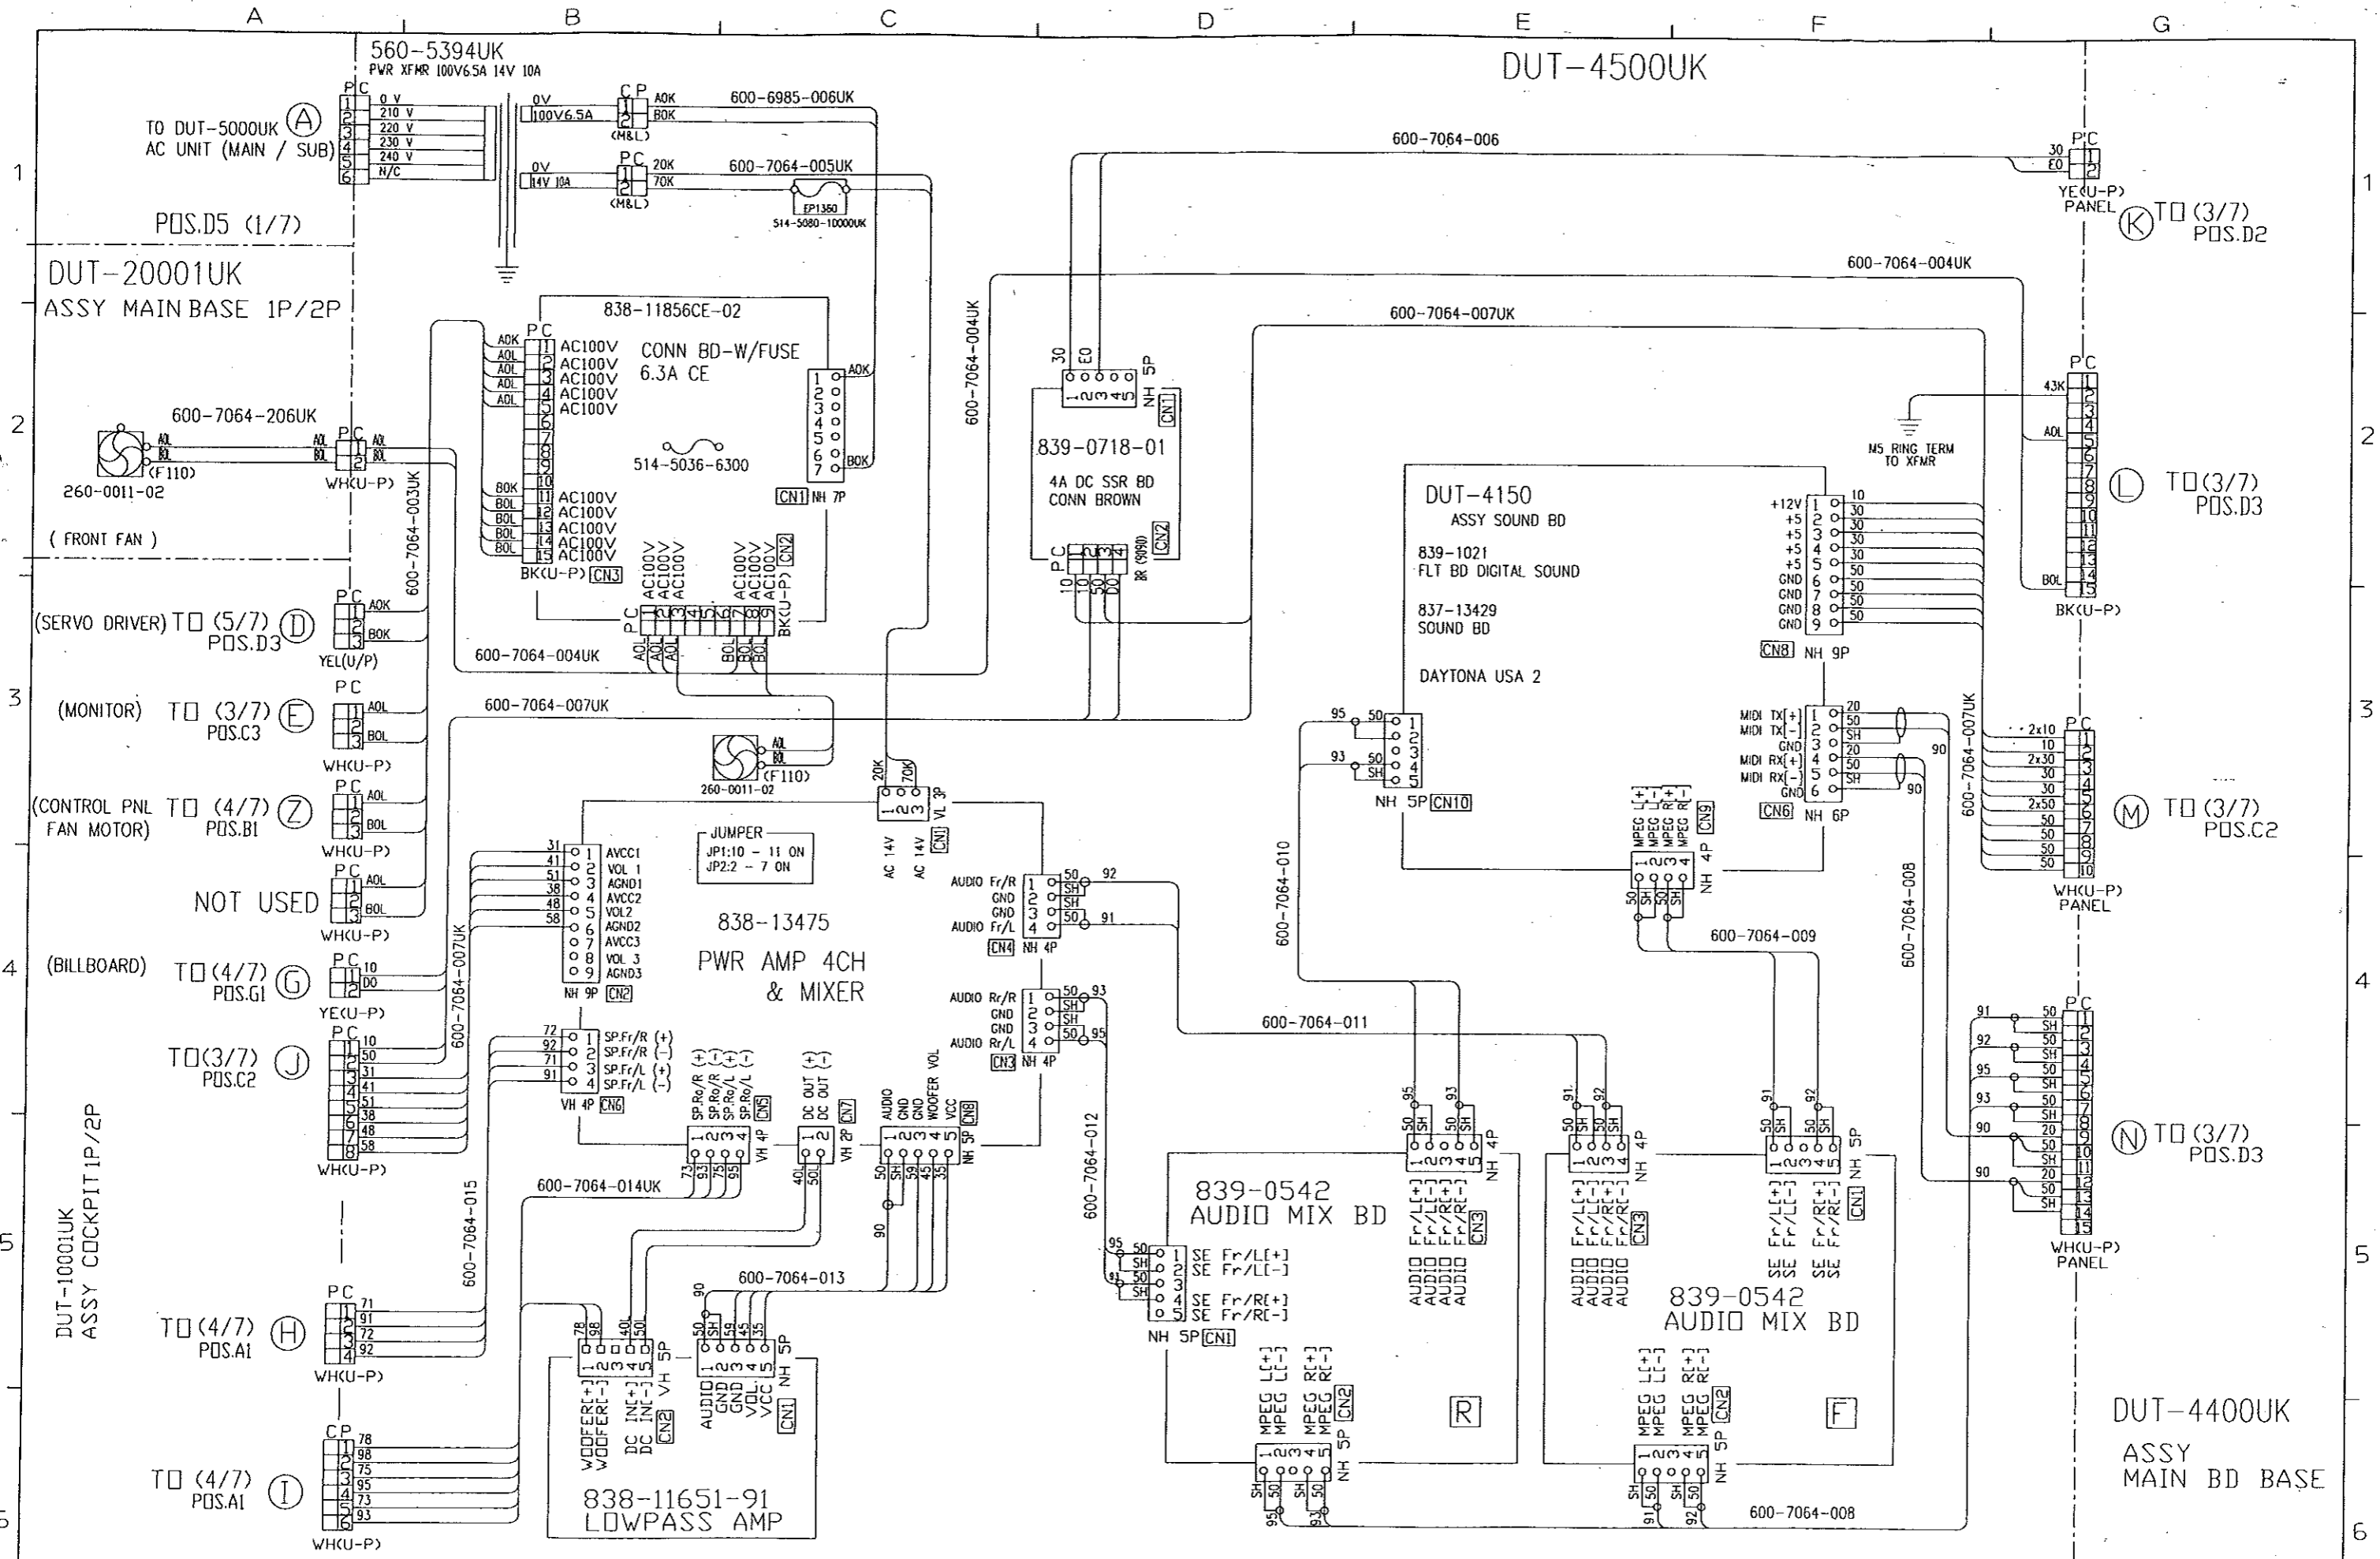

<table border="1"> <tr><td>8</td><td>BLACK</td><td>E</td><td>LIGHT GREEN</td></tr> <tr><td>7</td><td>ORANGE</td><td>D</td><td>PURPLE</td></tr> <tr><td>5</td><td>WHITE</td><td>C</td><td>BROWN</td></tr> <tr><td>4</td><td>GREEN</td><td>B</td><td>SKY BLUE</td></tr> <tr><td>3</td><td>YELLOW</td><td>A</td><td>PINK</td></tr> <tr><td>2</td><td>BLUE</td><td>9</td><td>GRAY</td></tr> <tr><td>1</td><td>RED</td><td></td><td></td></tr> </table>		<table border="1"> <tr><td>50L</td><td>WHITE AWG20</td></tr> <tr><td>51</td><td>WHITE RED</td></tr> <tr><td>50</td><td>WHITE</td></tr> <tr><td colspan="2">EXAMPLE</td></tr> <tr><td>U</td><td>AWG16 UL1015</td></tr> <tr><td>K</td><td>AWG18 UL1012</td></tr> <tr><td>L</td><td>AWG20 UL1007</td></tr> <tr><td>W</td><td>AWG22 UL1007</td></tr> </table>		<table border="1"> <tr><td>USED ON ASSY</td></tr> <tr><td>DUT-00001UK</td></tr> <tr><td>TOP-ASS'Y</td></tr> </table>		<table border="1"> <tr><td>DRAWN</td><td>CHECKED</td><td>D CHECKED</td><td>APPROVED</td></tr> <tr><td>JW</td><td>GC</td><td></td><td>PJE</td></tr> <tr><td>22/6/98</td><td>23/6/98</td><td></td><td>25/6/98</td></tr> </table>	SEGA SEGA ENTERPRISES, LTD. THIS DRAWING WILL IN NO WAY BE COPIED TO BE RETURNED ON DEMAND. DAYTONA 2 TWIN UK		<table border="1"> <tr><td>DUT TWUK (2/7)</td></tr> <tr><td>DIAGRAM No.</td></tr> </table>