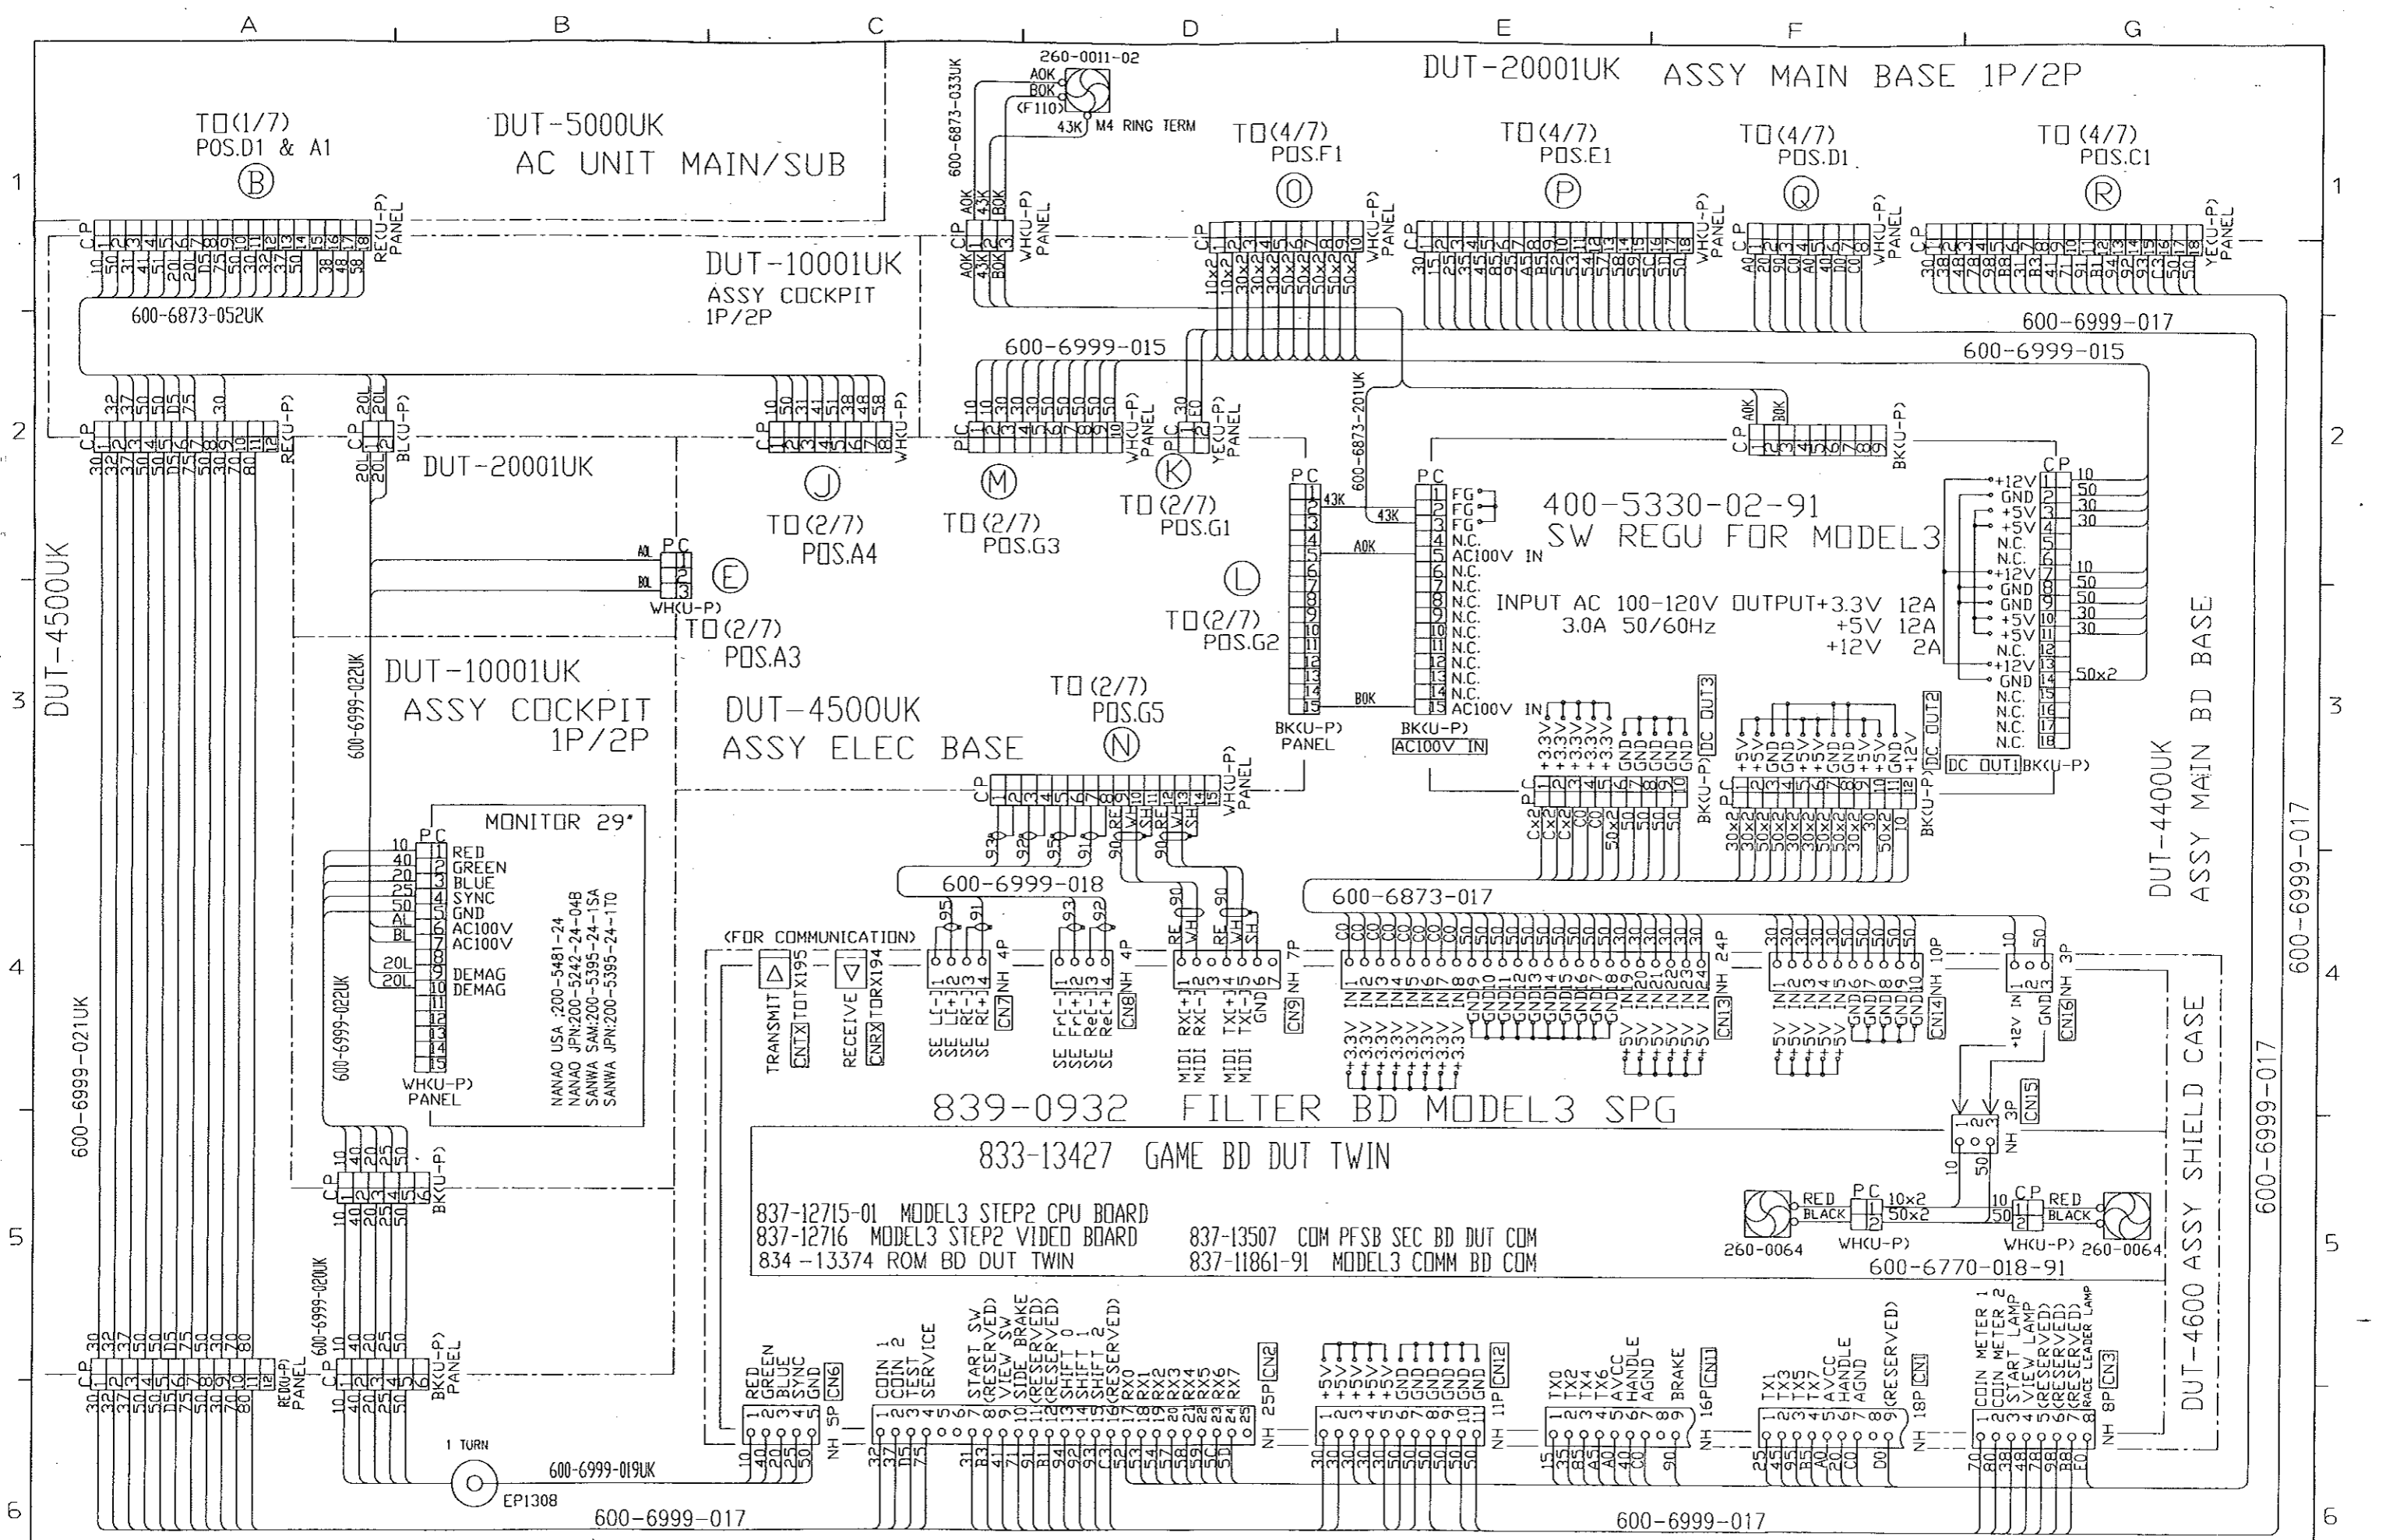

<table border="1"> <tr><td>8</td><td>BLACK</td><td>E</td><td>LIGHT GREEN</td><td>SOL</td><td>WHITE AWG20</td></tr> <tr><td>7</td><td>ORANGE</td><td>D</td><td>PURPLE</td><td>51</td><td>WHITE RED</td></tr> <tr><td>6</td><td>WHITE</td><td>C</td><td>BROWN</td><td>50</td><td>WHITE</td></tr> <tr><td>5</td><td>GREEN</td><td>B</td><td>SKY BLUE</td><td colspan="2">EXAMPLE</td></tr> <tr><td>4</td><td>YELLOW</td><td>A</td><td>PINK</td><td>U</td><td>AWG16 UL1015</td></tr> <tr><td>3</td><td>BLUE</td><td>9</td><td>GRAY</td><td>K</td><td>AWG18 UL1015</td></tr> <tr><td>2</td><td>RED</td><td>8</td><td>GRAY</td><td>L</td><td>AWG22 UL1007</td></tr> <tr><td>1</td><td>RED</td><td>7</td><td>GRAY</td><td>M</td><td>AWG24 UL1007</td></tr> </table>		<table border="1"> <tr><td>30</td><td>10</td><td>11</td><td>12</td><td>13</td><td>14</td><td>15</td><td>16</td><td>17</td><td>18</td><td>19</td><td>20</td><td>21</td><td>22</td><td>23</td><td>24</td><td>25</td></tr> <tr><td>26</td><td>27</td><td>28</td><td>29</td><td>30</td><td>31</td><td>32</td><td>33</td><td>34</td><td>35</td><td>36</td><td>37</td><td>38</td><td>39</td><td>40</td><td>41</td><td>42</td></tr> </table>	<table border="1"> <tr><td>30</td><td>31</td><td>32</td><td>33</td><td>34</td><td>35</td><td>36</td><td>37</td><td>38</td><td>39</td><td>40</td><td>41</td><td>42</td><td>43</td><td>44</td><td>45</td><td>46</td><td>47</td><td>48</td><td>49</td><td>50</td></tr> </table>	<table border="1"> <tr><td>30</td><td>31</td><td>32</td><td>33</td><td>34</td><td>35</td><td>36</td><td>37</td><td>38</td><td>39</td><td>40</td><td>41</td><td>42</td><td>43</td><td>44</td><td>45</td><td>46</td><td>47</td><td>48</td><td>49</td><td>50</td></tr> </table>	<table border="1"> <tr><td>30</td><td>31</td><td>32</td><td>33</td><td>34</td><td>35</td><td>36</td><td>37</td><td>38</td><td>39</td><td>40</td><td>41</td><td>42</td><td>43</td><td>44</td><td>45</td><td>46</td><td>47</td><td>48</td><td>49</td><td>50</td></tr> </table>	<table border="1"> <tr><td>30</td><td>31</td><td>32</td><td>33</td><td>34</td><td>35</td><td>36</td><td>37</td><td>38</td><td>39</td><td>40</td><td>41</td><td>42</td><td>43</td><td>44</td><td>45</td><td>46</td><td>47</td><td>48</td><td>49</td><td>50</td></tr> </table>	<table border="1"> <tr><td>30</td><td>31</td><td>32</td><td>33</td><td>34</td><td>35</td><td>36</td><td>37</td><td>38</td><td>39</td><td>40</td><td>41</td><td>42</td><td>43</td><td>44</td><td>45</td><td>46</td><td>47</td><td>48</td><td>49</td><td>50</td></tr> </table>		
<table border="1"> <tr><td>30</td><td>31</td><td>32</td><td>33</td><td>34</td><td>35</td><td>36</td><td>37</td><td>38</td><td>39</td><td>40</td><td>41</td><td>42</td><td>43</td><td>44</td><td>45</td><td>46</td><td>47</td><td>48</td><td>49</td><td>50</td></tr> </table>		<table border="1"> <tr><td>30</td><td>31</td><td>32</td><td>33</td><td>34</td><td>35</td><td>36</td><td>37</td><td>38</td><td>39</td><td>40</td><td>41</td><td>42</td><td>43</td><td>44</td><td>45</td><td>46</td><td>47</td><td>48</td><td>49</td><td>50</td></tr> </table>	<table border="1"> <tr><td>30</td><td>31</td><td>32</td><td>33</td><td>34</td><td>35</td><td>36</td><td>37</td><td>38</td><td>39</td><td>40</td><td>41</td><td>42</td><td>43</td><td>44</td><td>45</td><td>46</td><td>47</td><td>48</td><td>49</td><td>50</td></tr> </table>	<table border="1"> <tr><td>30</td><td>31</td><td>32</td><td>33</td><td>34</td><td>35</td><td>36</td><td>37</td><td>38</td><td>39</td><td>40</td><td>41</td><td>42</td><td>43</td><td>44</td><td>45</td><td>46</td><td>47</td><td>48</td><td>49</td><td>50</td></tr> </table>	<table border="1"> <tr><td>30</td><td>31</td><td>32</td><td>33</td><td>34</td><td>35</td><td>36</td><td>37</td><td>38</td><td>39</td><td>40</td><td>41</td><td>42</td><td>43</td><td>44</td><td>45</td><td>46</td><td>47</td><td>48</td><td>49</td><td>50</td></tr> </table>	<table border="1"> <tr><td>30</td><td>31</td><td>32</td><td>33</td><td>34</td><td>35</td><td>36</td><td>37</td><td>38</td><td>39</td><td>40</td><td>41</td><td>42</td><td>43</td><td>44</td><td>45</td><td>46</td><td>47</td><td>48</td><td>49</td><td>50</td></tr> </table>	<table border="1"> <tr><td>30</td><td>31</td><td>32</td><td>33</td><td>34</td><td>35</td><td>36</td><td>37</td><td>38</td><td>39</td><td>40</td><td>41</td><td>42</td><td>43</td><td>44</td><td>45</td><td>46</td><td>47</td><td>48</td><td>49</td><td>50</td></tr> </table>	<table border="1"> <tr><td>30</td><td>31</td><td>32</td><td>33</td><td>34</td><td>35</td><td>36</td><td>37</td><td>38</td><td>39</td><td>40</td><td>41</td><td>42</td><td>43</td><td>44</td><td>45</td><td>46</td><td>47</td><td>48</td><td>49</td><td>50</td></tr> </table>	<table border="1"> <tr><td>30</td><td>31</td><td>32</td><td>33</td><td>34</td><td>35</td><td>36</td><td>37</td><td>38</td><td>39</td><td>40</td><td>41</td><td>42</td><td>43</td><td>44</td><td>45</td><td>46</td><td>47</td><td>48</td><td>49</td><td>50</td></tr> </table>

SEGA SEGA ENTERPRISES, LTD. THIS DRAWING WILL IN NO WAY BE COPIED TO BE RETURNED ON DEMAND.
DAYTONA 2 TWIN UK
DUT TWUK (3/7)
DRAWN: JW 22/6/98
CHECKED: GC 23/6/98
D CHECKED: [ ]
APPROVED: PJE 25/6/98
DESCRIPTION: DUT-00001UK TOP-ASS'Y
DIAGRAM No.