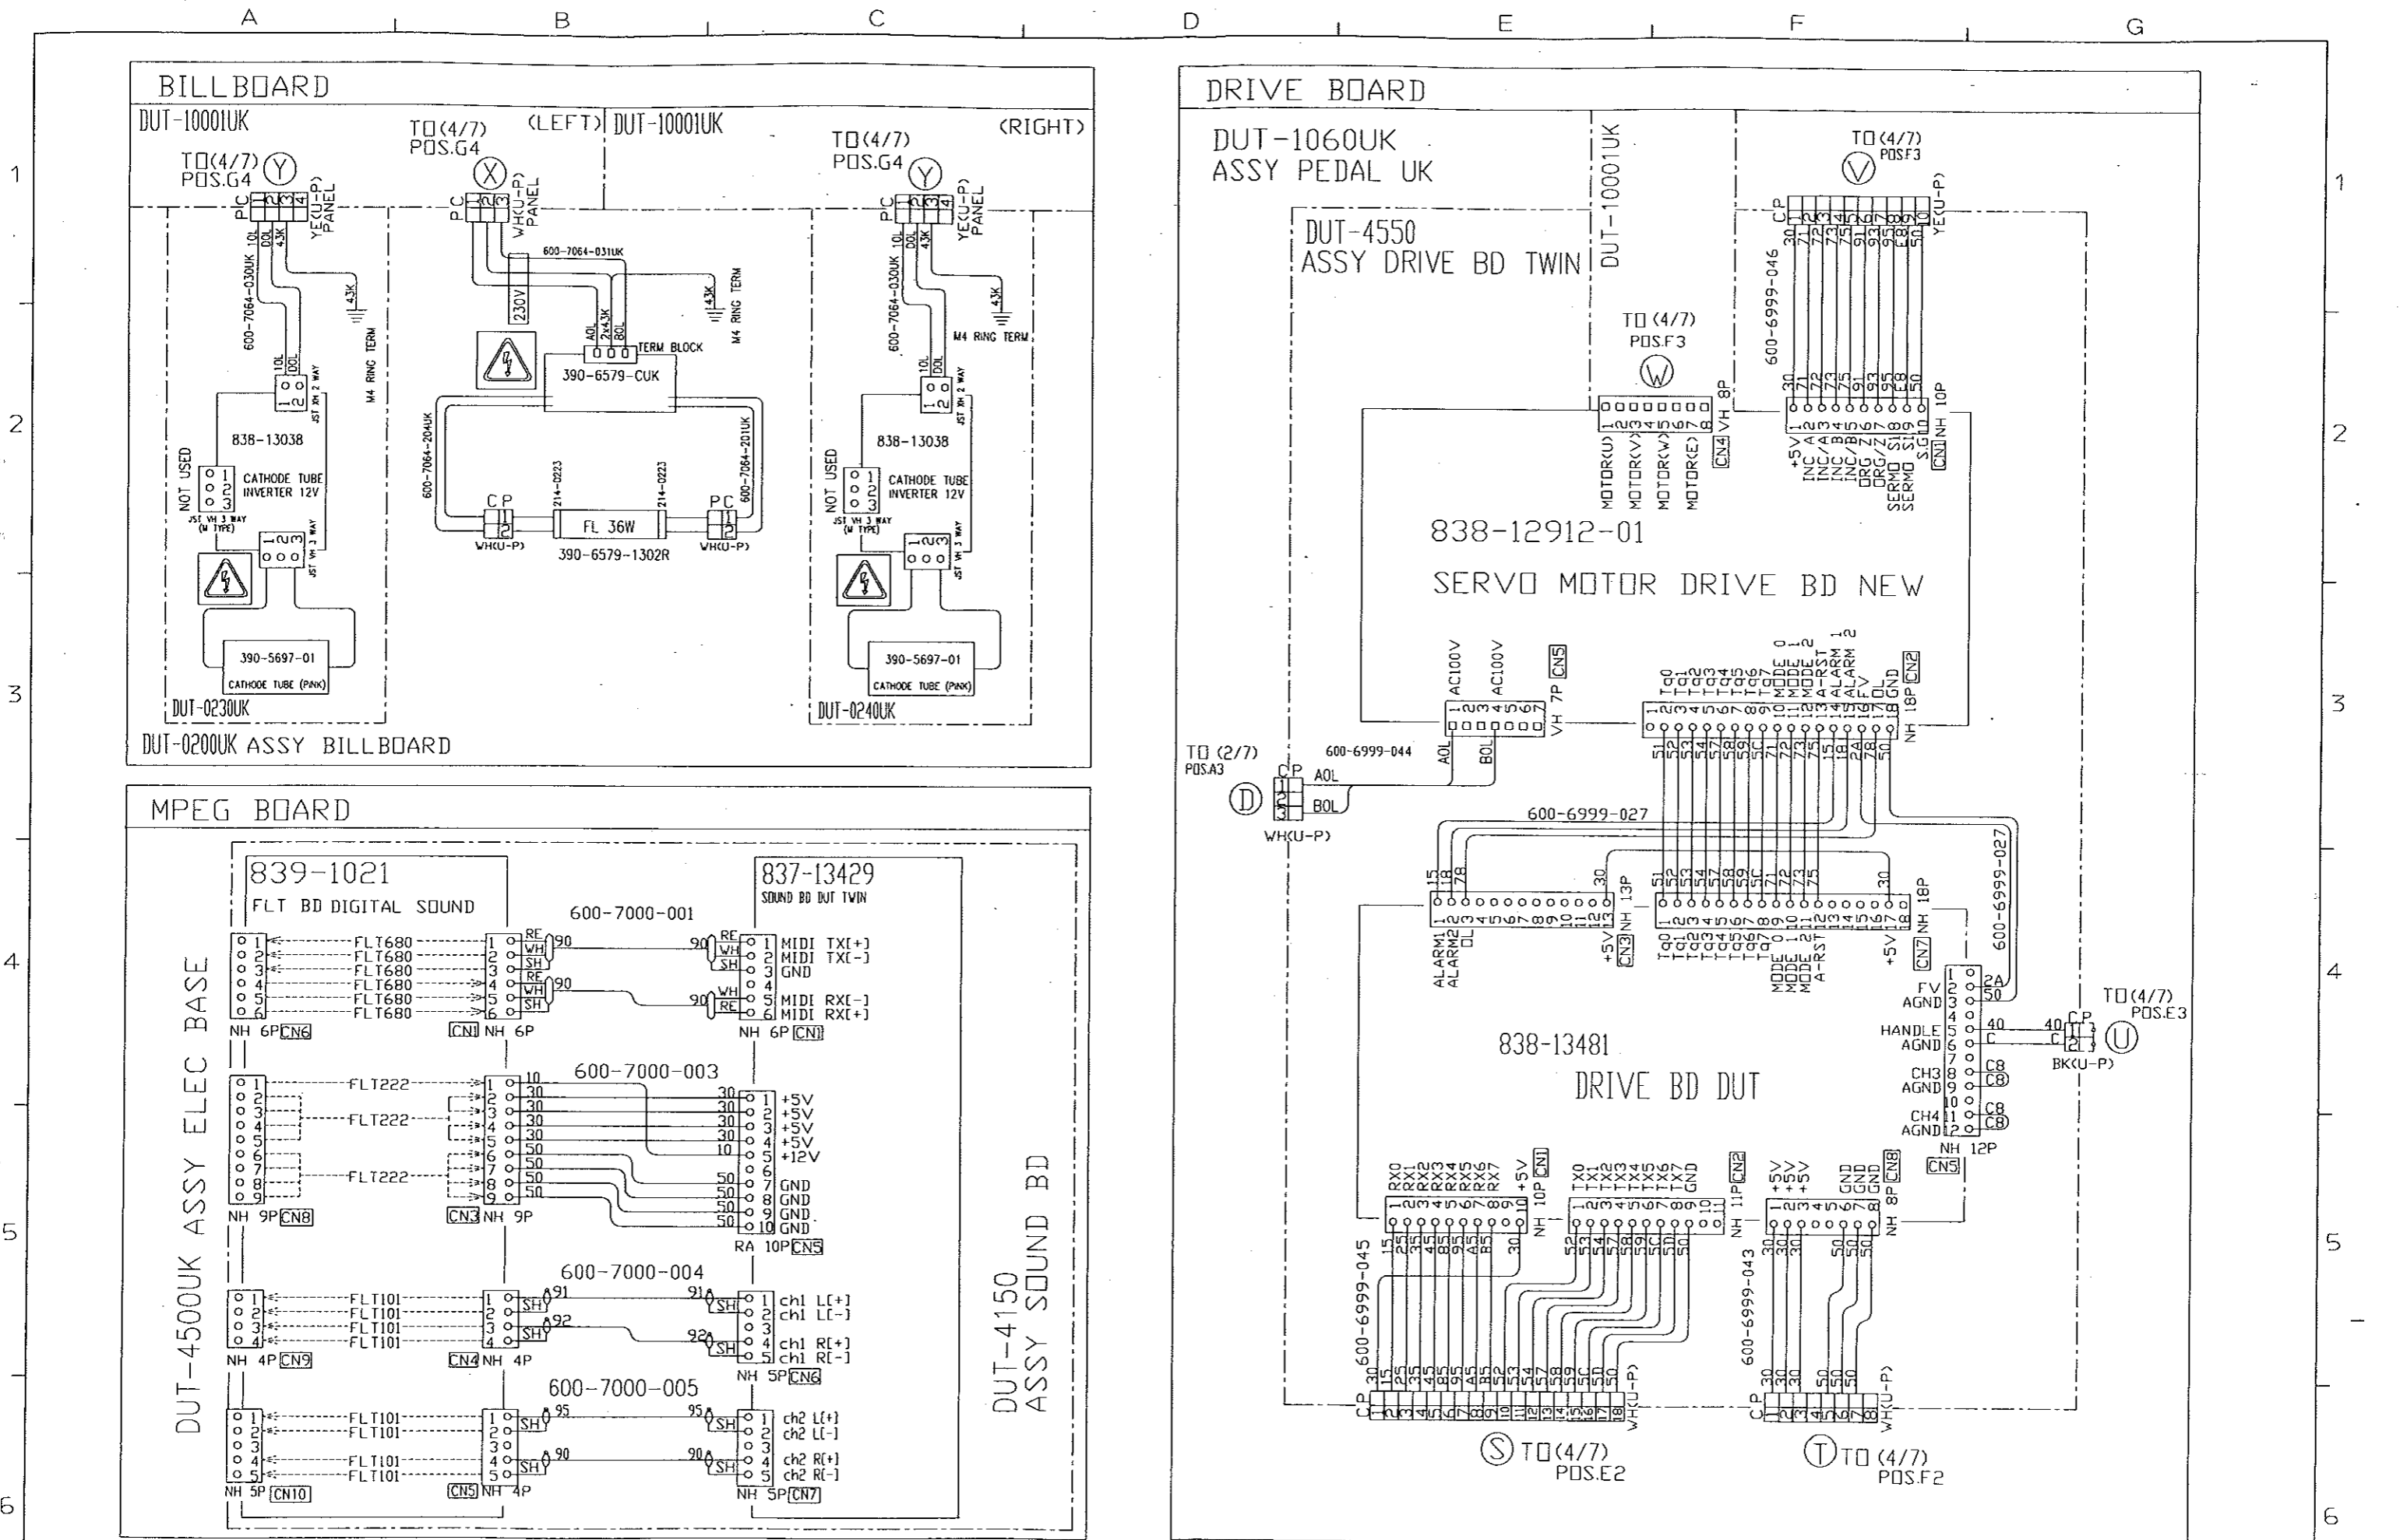

<table border="1"> <tr> <td>8</td><td>BLACK</td><td>E</td><td>LIGHT GREEN</td><td>50L</td><td>WHITE AWG20</td></tr> <tr> <td>7</td><td>ORANGE</td><td>F</td><td>PURPLE</td><td>51</td><td>WHITE RED</td></tr> <tr> <td>6</td><td>WHITE</td><td>G</td><td>BROWN</td><td>50</td><td>WHITE</td></tr> <tr> <td>5</td><td>GREEN</td><td>H</td><td>SKY BLUE</td><td colspan="2">EXAMPLE</td></tr> <tr> <td>4</td><td>YELLOW</td><td>I</td><td>PINK</td><td>U</td><td>AWG16 UL1015</td></tr> <tr> <td>3</td><td>BLUE</td><td>J</td><td>GRAY</td><td>K</td><td>AWG18 UL1015</td></tr> <tr> <td>2</td><td>RED</td><td>K</td><td></td><td>L</td><td>AWG22 UL1007</td></tr> <tr> <td>1</td><td></td><td>L</td><td></td><td></td><td></td></tr> </table>		<table border="1"> <tr> <td>50L</td><td>WHITE AWG20</td></tr> <tr> <td>51</td><td>WHITE RED</td></tr> <tr> <td>50</td><td>WHITE</td></tr> <tr> <td colspan="2">EXAMPLE</td></tr> <tr> <td>U</td><td>AWG16 UL1015</td></tr> <tr> <td>K</td><td>AWG18 UL1015</td></tr> <tr> <td>L</td><td>AWG22 UL1007</td></tr> </table>		<table border="1"> <tr> <td>USED ON ASSY</td><td></td></tr> <tr> <td>DUT-00001UK</td><td></td></tr> <tr> <td>TOP-ASS'Y</td><td></td></tr> </table>		<table border="1"> <tr> <td>DRAWN</td><td>CHECKED</td><td>D CHECKED</td><td>APPROVED</td></tr> <tr> <td>JW</td><td>GC</td><td></td><td>PJE</td></tr> <tr> <td>22/6/98</td><td>23/6/98</td><td></td><td>25/6/98</td></tr> </table>	<table border="1"> <tr> <td colspan="2"> SEGA SEGA ENTERPRISES, LTD. THIS DRAWING WILL IN NO WAY BE COPIED TO BE RETURNED OR DEMAND </td> </tr> <tr> <td colspan="2"> DAYTONA 2 TWIN UK </td> </tr> <tr> <td colspan="2"> DESCRIPTION </td> </tr> </table>		<table border="1"> <tr> <td>DUT TWUN (5/7)</td> </tr> <tr> <td>DIAGRAM No.</td> </tr> </table>