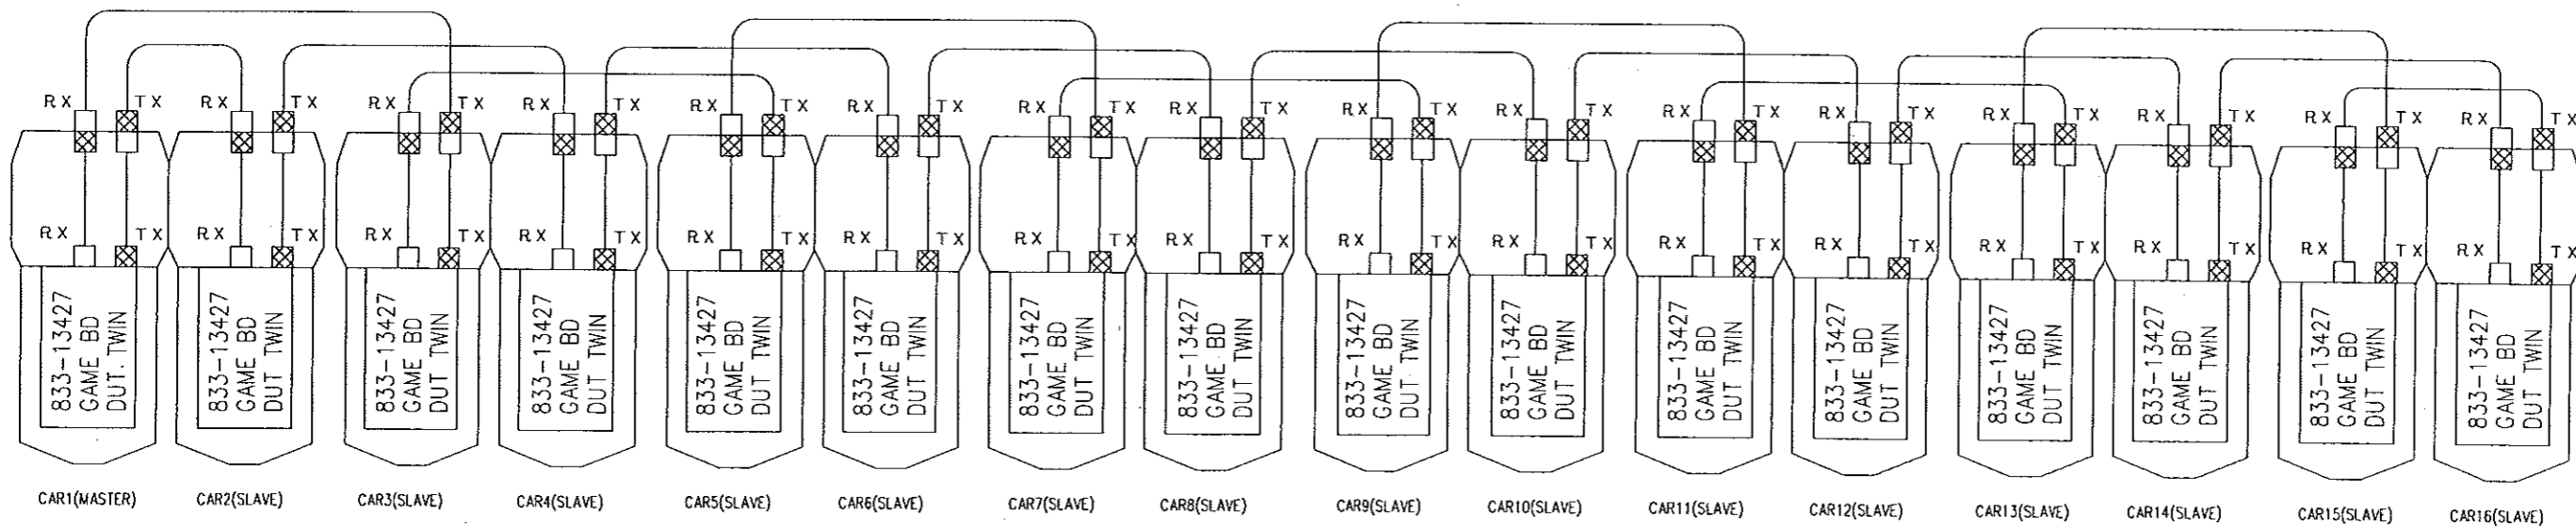

G

OPTICAL CABLE CONNECTION (2P LINK)

OPTICAL CABLE CONNECTION (4P LINK)

OPTICAL CABLE CONNECTION (8P LINK)

OPTICAL CABLE CONNECTION (16P LINK)

T X: TRANSMIT (BLACK) 
 R X: RECEIVE (RED) 

8	BLACK			SOL	WHITE	AWG20
7	ORANGE	E	LIGHT GREEN	51	WHITE	RED
5	WHITE		PURPLE	50	WHITE	
4	GREEN	C	BROWN			EXAMPLE
3	YELLOW	B	PINK	U	AWG16	UL1015
2	BLUE	A	GRAY	K	AWG18	UL1015
1	RED	9	GRAY	L	AWG20	UL1007
					AWG22	UL1007