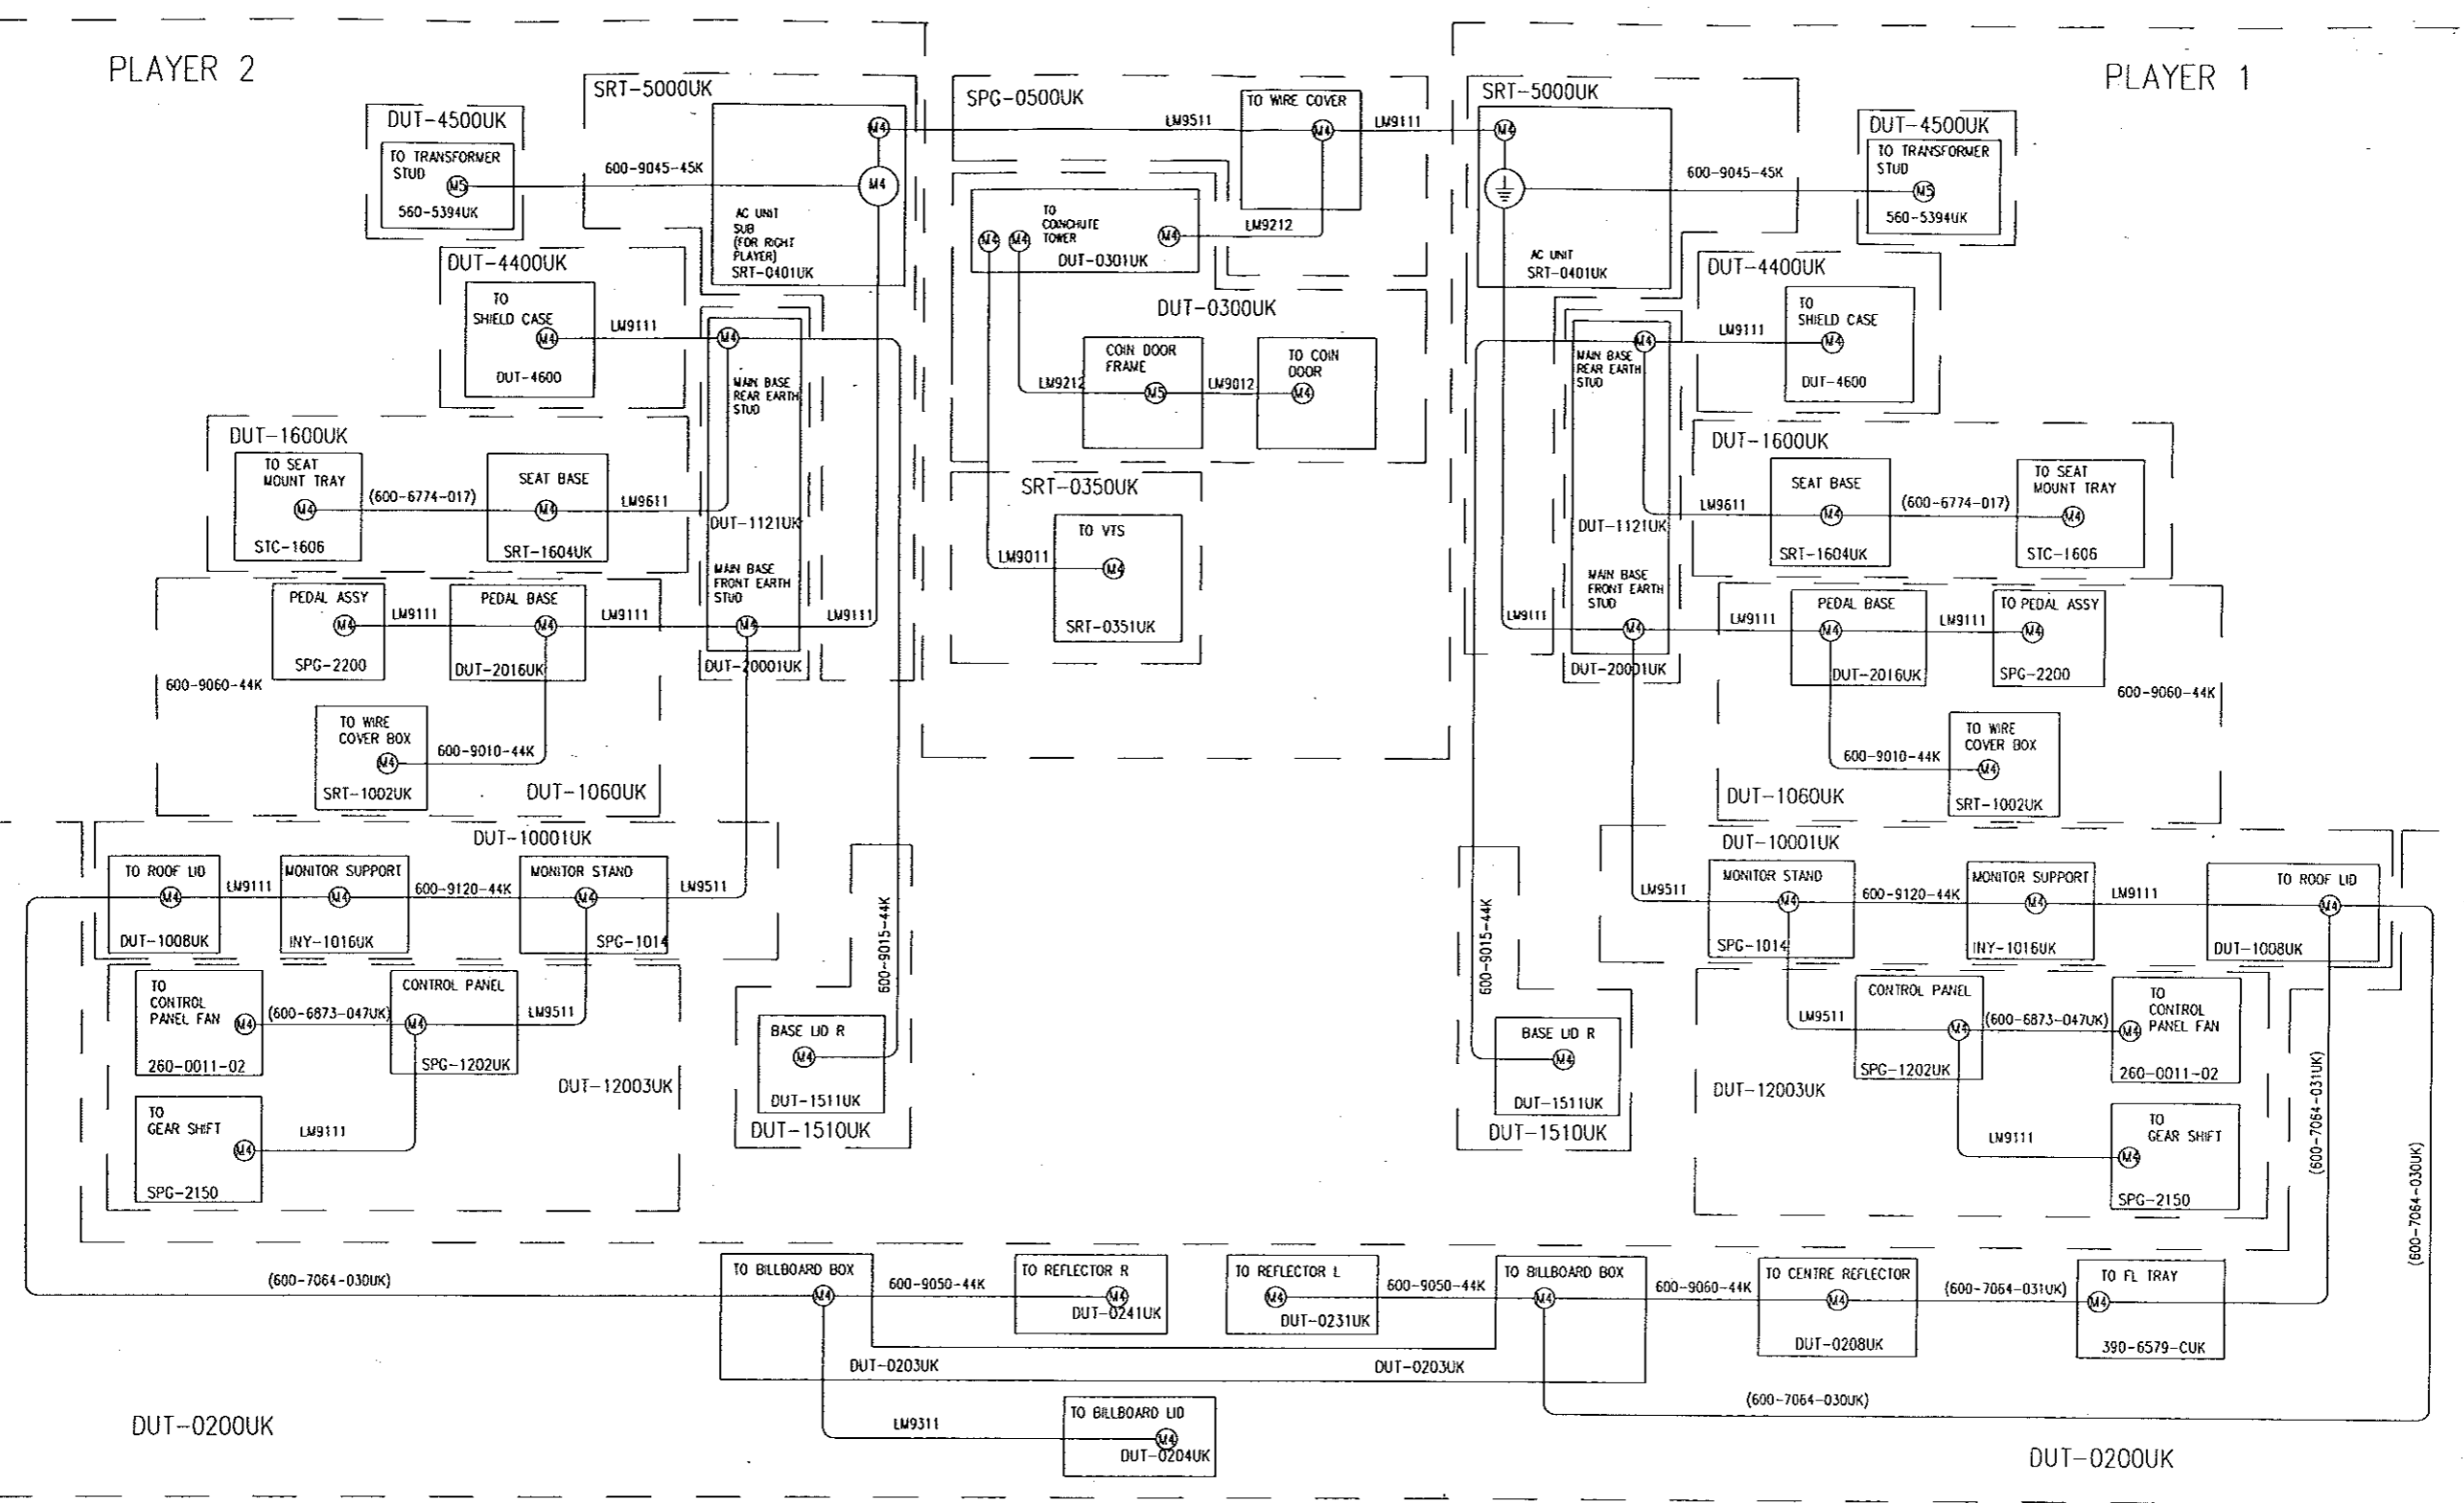

8	BLACK	E	LIGHT GREEN	50L	WHITE AWG20
7	ORANGE	D	PURPLE	51	WHITE RED
5	WHITE	C	BROWN	50	WHITE
4	GREEN	B	SKY BLUE	EXAMPLE	
3	YELLOW	A	PINK	U	AWG16 UL1015
2	BLUE		GRAY	K	AWG18 UL1015
1	RED			L	AWG20 UL1007
					AWG22 UL1007

A B C D E F G

PLAYER 2

PLAYER 1

TABLE OF TERMINAL CODES		TABLE OF WIRE GAUGE (TYPE)	
1	A	0.110" FASTON 0.3mm TAB	M AMP M&L SOCKET 350536-1
2	B	0.110" FASTON 0.5mm TAB	N
3	C	0.110" FASTON 0.8mm TAB	P
4	M4	0.187" FASTON 0.5mm TAB	R
5	M5	0.187" FASTON 0.8mm TAB	S
6	M6	0.250" FASTON 0.8mm TAB	T
7	G	BOOTLACE SPLICE AMP 926933-2	V
8	M8	BOOTLACE SPLICE AMP 925856-2	W
9	J	AMP U/P PIN 175150-1	X
	K	AMP U/P SOCKET 175152-1	Y
	L	AMP M&L PIN 350687-1	Z
	L	AMP M&L SOCKET 350536-1	Z

G

OPTICAL CABLE CONNECTION (2P LINK)

OPTICAL CABLE CONNECTION (4P LINK)

OPTICAL CABLE CONNECTION (8P LINK)

OPTICAL CABLE CONNECTION (16P LINK)

T X: TRANSMIT (BLACK) 
 R X: RECEIVE (RED) 

8	BLACK			SOL	WHITE	AWG20
7	ORANGE	E	LIGHT GREEN	51	WHITE	RED
5	WHITE		PURPLE	50	WHITE	
4	GREEN	C	BROWN			EXAMPLE
3	YELLOW	B	PINK	U	AWG16	UL1015
2	BLUE	A	GRAY	K	AWG18	UL1015
1	RED	9	GRAY	L	AWG20	UL1007
					AWG22	UL1007