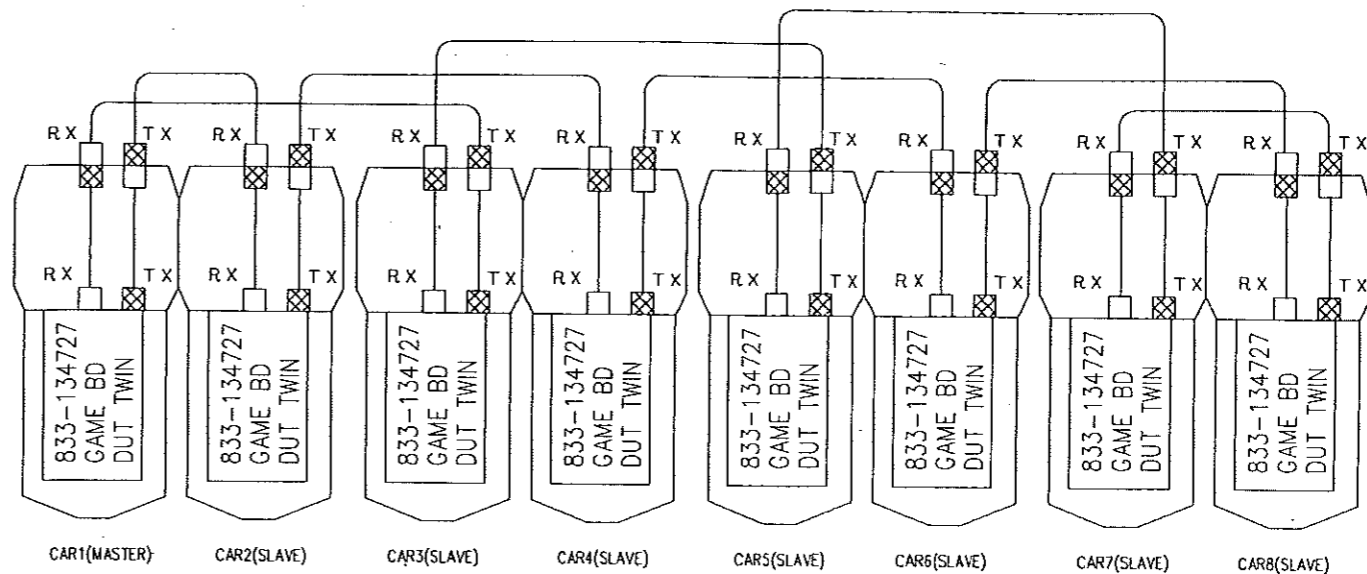

G

OPTICAL CABLE CONNECTION (2P LINK)

OPTICAL CABLE CONNECTION (4P LINK)

OPTICAL CABLE CONNECTION (8P LINK)

OPTICAL CABLE CONNECTION (16P LINK)

T X: TRANSMIT (BLACK) 
 R X: RECEIVE (RED) 

8	BLACK			SOL	WHITE	AWG20
7	ORANGE	E	LIGHT GREEN	51	WHITE	RED
5	WHITE		PURPLE	50	WHITE	
4	GREEN	C	BROWN			EXAMPLE
3	YELLOW	B	PINK	U	AWG16	UL1015
2	BLUE	A	GRAY	K	AWG18	UL1015
1	RED	9	GRAY	L	AWG20	UL1007
					AWG22	UL1007